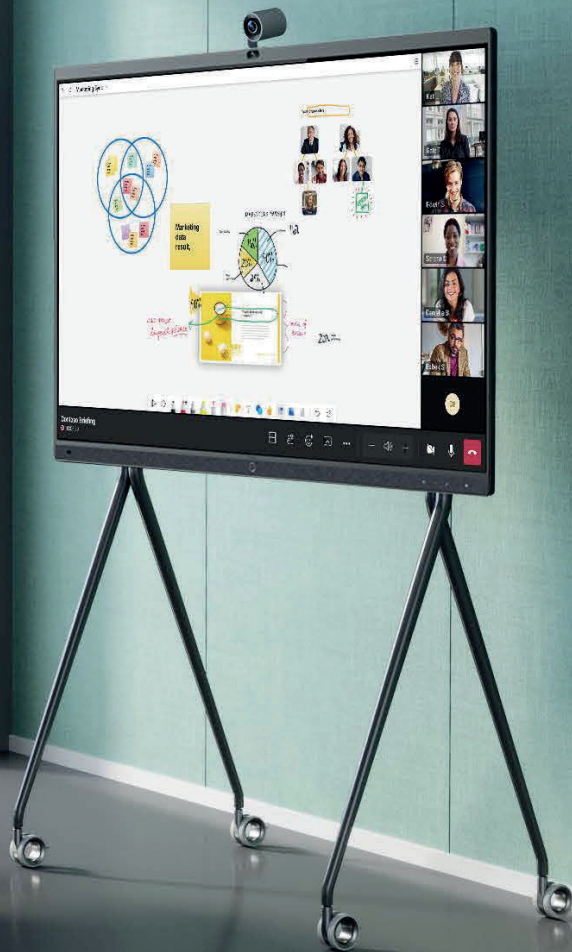

Yealink

COLLABORATIVE, INNOVATIVE, EFFECTIVE

Yealink MeetingBoard Collaboration Display

Yealink MeetingBoard 65

Integrated Intuitive Whiteboard

- Multi-Inking, Eraser, and Palm Rejection
- Productivity Templates
- Collaborative Diagrams
- Fluid Components

Premium and Intelligent Audio and Video Experience

- Beamforming Mics up to 8m Full-Duplex Audio
- Stereo Speakers for Spatial Audio
- Enhanced AI Noise Cancellation
- Immersive AI Tracking Mode

Full Device Ecosystem

- Wired/Wireless BYOD mode
- Room Panel
- Touch Console
- Modularized Dual OS System

Fit to All Rooms

- Detachable Optical PTZ Camera for Larger Space
- Wireless Expansion Microphones
- Dual Touch Display